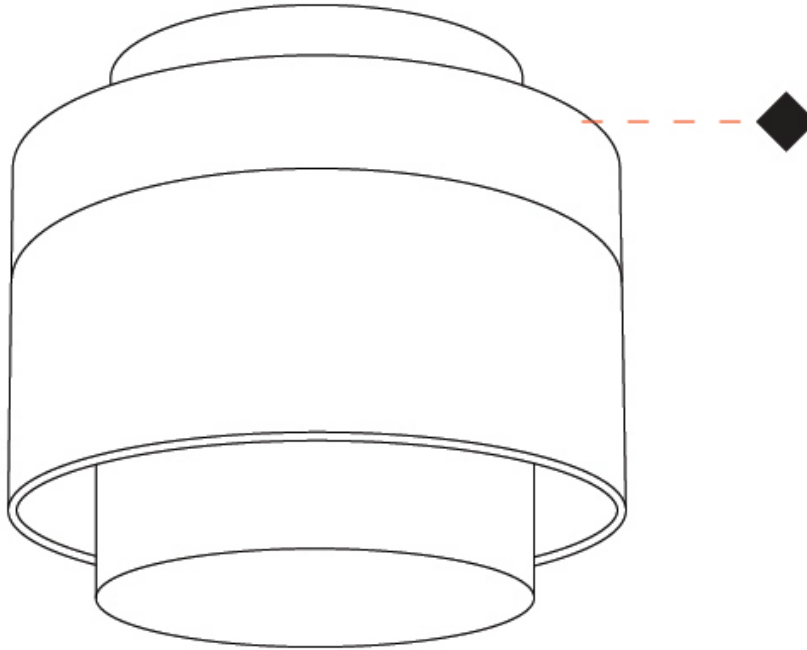

ZOOM SURFACE

A7200016-

PROJECT _____

TYPE _____

SPECIFIER _____

QUANTITY _____

DATE _____